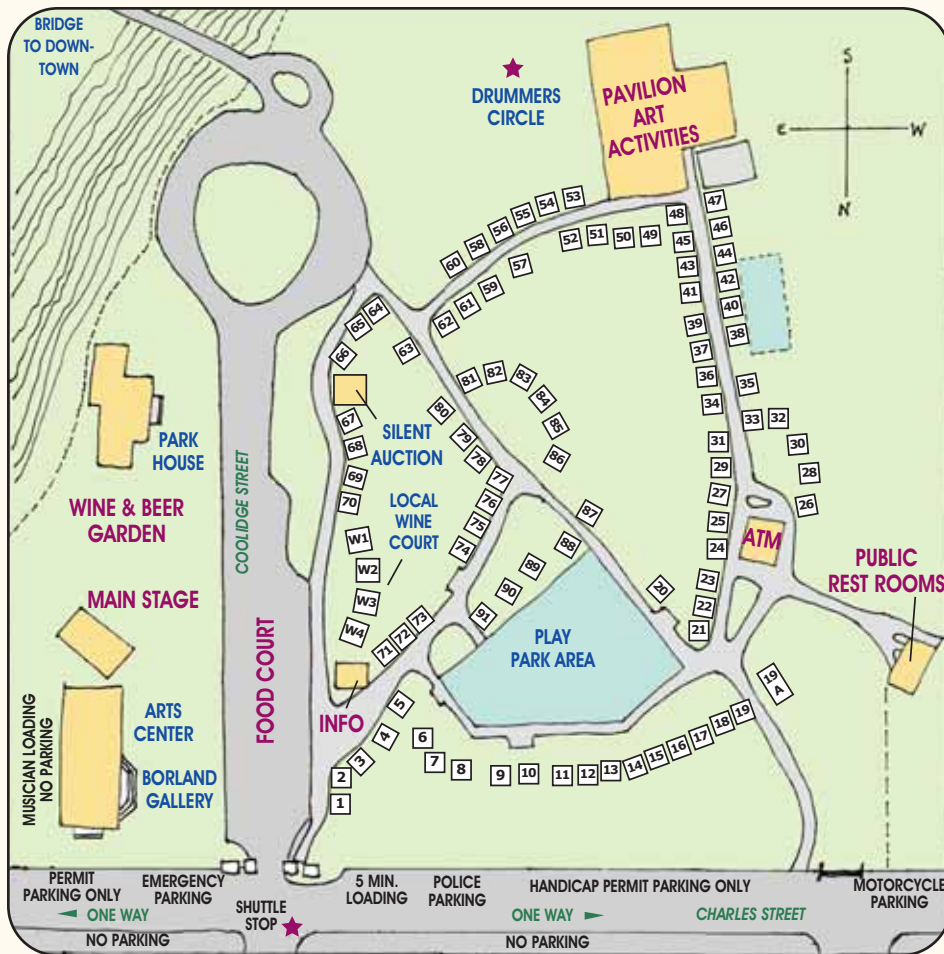

1. Hauswirth, G.	47. Laney, Jason
2. Aden, Jim	48. Strong, Michael
3. Bensman, Walt	49. Wilson, Amy
4. Fineogld, A.	50. Minard D. & Mann, Mickael
5. Wiesenmeyer, H.	51. Gannon, Melissa
6. Foster, Lisa	52. Cleveland, Brett
7. Essaides, George	53. Noe, Patrick
8. Risley, John	54. Filipovic, Koka
9-10. Lindquist, S. & A.	55. Elmer, Ernie & Niemi, Penny
11. Moonbeam, J.	56. See, Elizabeth
12. Nosivad	57. Posedel, D. & C.
13. Akhtar, John	58. Gottfried, Jana
14. Akhtar, Heather	59. Carlson, Scott & Gabor, Keith
15. Rynkiewicz, M. & D.	60. Spehar, C. & A.
16. Shucart, Ram	61. Null, Fred
17-18. Marcoe, J. & D.	62. Jurasevich, V.
19. McKee, Lary	63. King, Michael
19A. Barton, Jim	64. Holman, Fran
20. Goodwin-Chronister, C.	65. Light, Joy
21. Giraudier, Tim	66. Shock, Donna
22. Roberts-Dominquez, Jan	67. Forrer, Kim
23. Allord, Bill	68. Fronk, R. & J.
24. Larson, Dennise	69. Russell, Diane
25. Pinto, D. & J.	70. Panepento, Philip
26. Heisler, Berta	71. Armitage, Jenny
27. Dudenhoefer, R.	72. Forster, David
28. Jones, Derek	73. Saucy, Elisa
29. Quinn, Sachiko	74. Fairley, Karen
30. Kirk, Gwen	75. Thompson, W.
31. Tasman, Carrie	76. Hilleary, D.
32. Kirk, John	77. LaRochelle, V.
33. Fulton, Bob	78. Williams, Mike
34. Delffs, B. & C.	79. Wells, Heather
35. Armstrong, R.	80. O'Connor, Zewei
36. Rusch, Linda	81. Warren-Allen, R.
37. Kraitler, Kyle	82. Rigsby, Rebekah
38. Gosar, Frank	83. Start, Emily
39. Ulrich, Bruce	84. Huisman, Julie
40/42. Scott, Lindsay	85. Stewart, Genie
41. Burbeck, Doug	86. Altman, Ann
43. Moe, Claudette	87. Nut Masters
44. Bennett, Joe	88. Kunihiro, K. & M.
45. Dooley, Douglas	89. Stewart, N. & R.
46. Best, Ashley	90-91. Blagg, Gail Ann

LISTINGS IN ALPHABETICAL ORDER

2. Aden, Jim	54. Filipovic, Koka	37. Kraitler, Kyle	22. Roberts-Dominquez, Jan
14. Akhtar, Heather	4. Fineogld, A.	88. Kunihiro, K. & M.	36. Rusch, Linda
13. Akhtar, John	67. Forrer, Kim	47. Laney, Jason	69. Russell, Diane
23. Allord, Bill	72. Forster, David	77. LaRochelle, V.	15. Rynkiewicz, M. & D.
86. Altman, Ann	6. Foster, Lisa	24. Larson, Dennise	65. Light, Joy
71. Armitage, Jenny	68. Fronk, R. & J.	65. Light, Joy	73. Saucy, Elisa
35. Armstrong, R.	33. Fulton, Bob	9-10. Lindquist, S. & A.	40/42. Scott, Lindsay
19A. Barton, Jim	51. Gannon, Melissa	17-18. Marcoe, J. & D.	56. See, Elizabeth
44. Bennett, Joe	21. Giraudier, Tim	19. McKee, Lary	66. Shock, Donna
3. Bensman, Walt	20. Goodwin-Chronister, C.	50. Minard D. & Mann, Mickael	16. Shucart, Ram
46. Best, Ashley	38. Gosar, Frank	43. Moe, Claudette	60. Spehar, C. & A.
90-91. Blagg, Gail Ann	58. Gottfried, Jana	11. Moonbeam, J.	83. Start, Emily
41. Burbeck, Doug	1. Hauswirth, G.	53. Noe, Patrick	85. Stewart, Genie
59. Carlson, Scott & Gabor, Keith	26. Heisler, Berta	12. Nosivad	89. Stewart, N. & R.
52. Cleveland, Brett	76. Hilleary, D.	61. Null, Fred	48. Strong, Michael
34. Delffs, B. & C.	64. Holman, Fran	87. Nut Masters	31. Tasman, Carrie
45. Dooley, Douglas	84. Huisman, Julie	80. O'Connor, Zewei	75. Thompson, W.
27. Dudenhoefer, R.	28. Jones, Derek	70. Panepento, Philip	39. Ulrich, Bruce
55. Elmer, Ernie & Niemi, Penny	62. Jurasevich, V.	25. Pinto, D. & J.	81. Warren-Allen, R.
7. Essaides, George	63. King, Michael	57. Posedel, D. & C.	79. Wells, Heather
74. Fairley, Karen	30. Kirk, Gwen	29. Quinn, Sachiko	5. Wiesenmeyer, H.
	32. Kirk, John	82. Rigsby, Rebekah	78. Williams, Mike
		8. Risley, John	49. Wilson, Amy